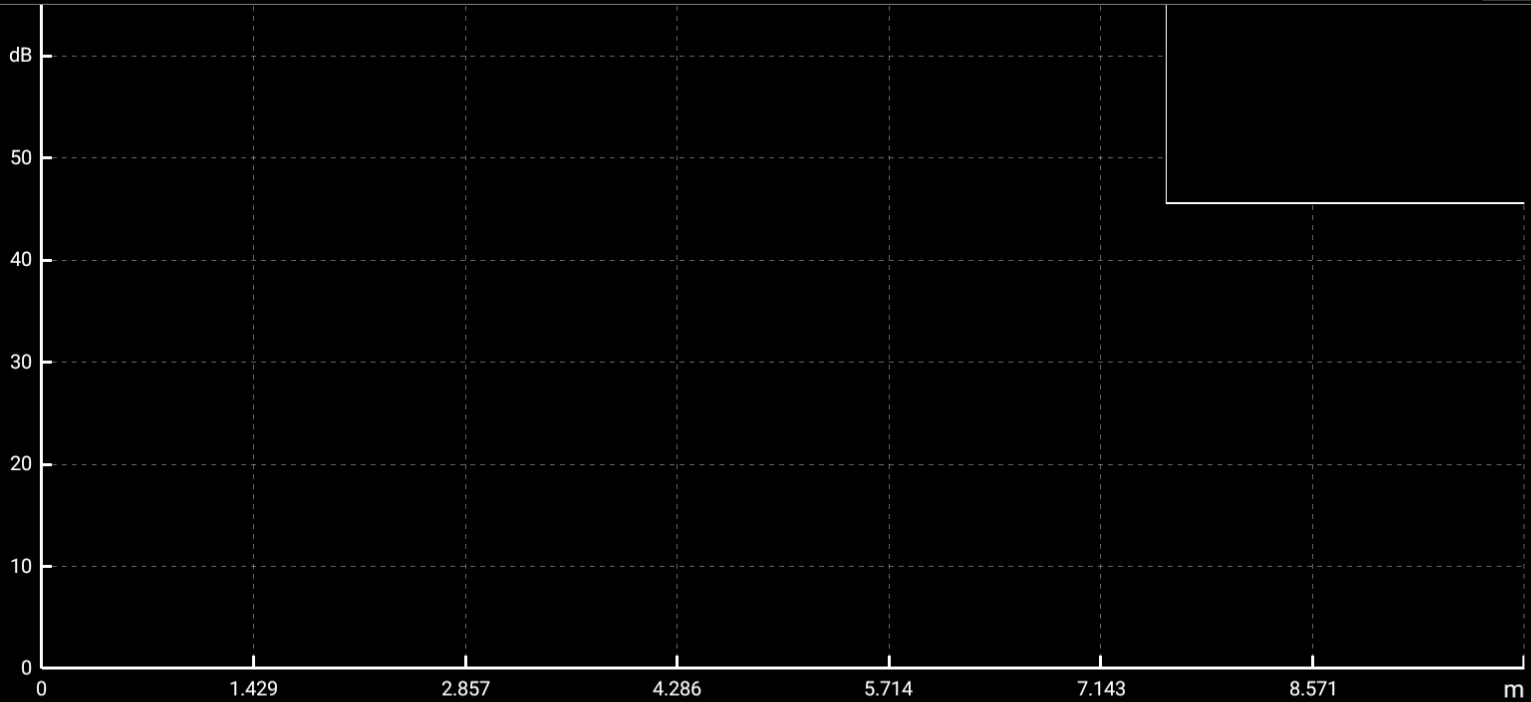

⊕

⊖

1:1

A↔B

←AB

→AB

↻

PoE 48V ON/0.0W

Save Data

File Management

Event Map

Test Report

Help

Start

Event list | Fiber link | AB Ruler | Parameter | Trace info | **FastSet** | FastSave

Average | Real time

- ☐ 1310 nm
- ☒ 1550 nm

Scope km **Auto**

Pulse ns **Auto**

Duration s **5**