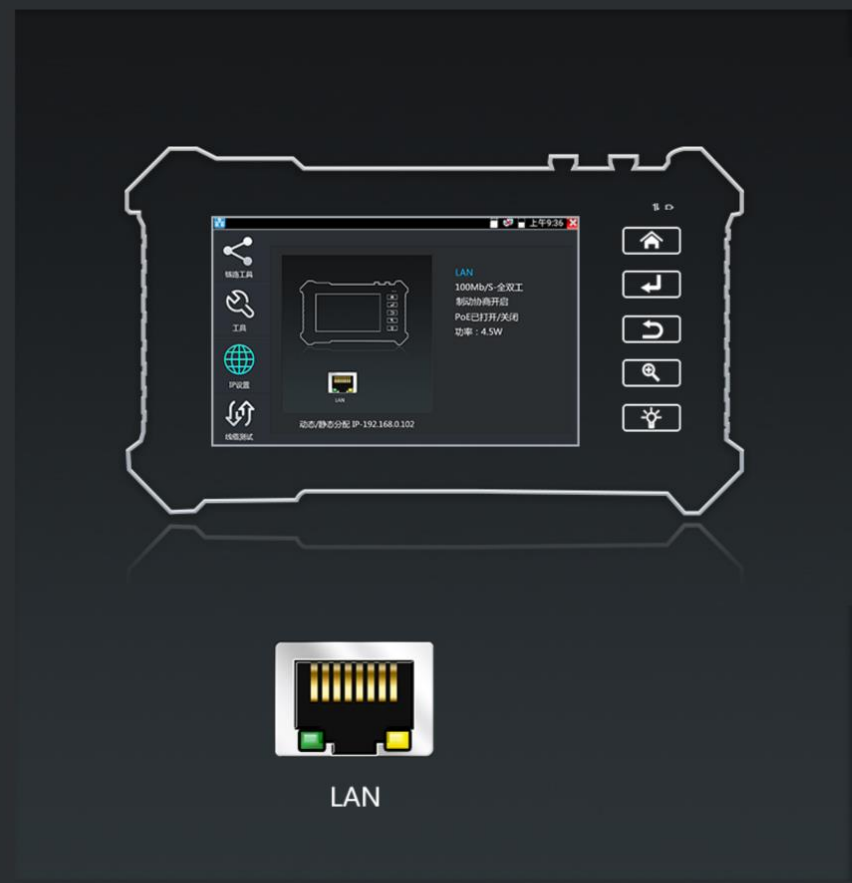

Status

Setting

Tool

Link Tool

PoE 48V ON/0.0W

LAN

No connection-Full Duplex

Auto-detected LAN info

PoE : 50.8 V

Local static:192.168.1.238